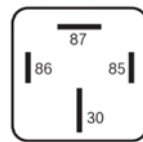

PN: RY790

Style: Regular

Blade Count: 4

Amps / Watts: 70A