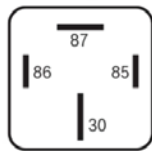

PN: RY255

Style: Regular

Blade Count: 4

Amps / Watts: 70A